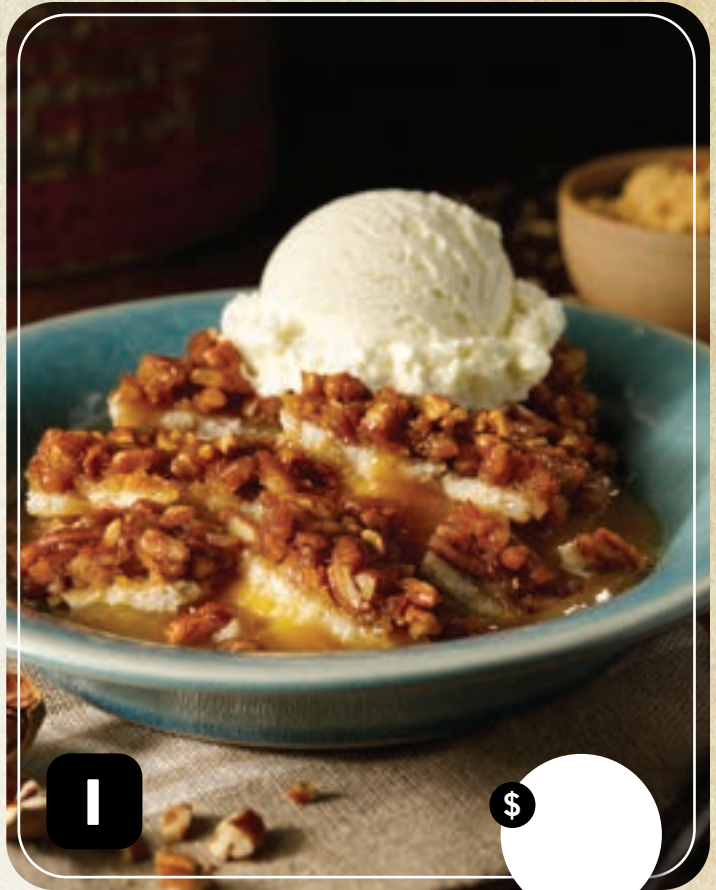

Fresh Country

HOLIDAY FRUIT & GIFTS

A

\$

HOLIDAY FRUIT BASKET

- 4 Red Delicious Apples • 4 Navel Oranges
- 3 D'Anjou Pears • 5 Texas Rio Star Grapefruit

C

\$

MIXED GIFT FRUIT BOX

- 6 Red Delicious Apples • 6 Navel Oranges
- 6 Texas Rio Star Grapefruit

B

\$

CITRUS PACK

- 12 Navel Oranges
- 6 Texas Rio Star Grapefruit

D

\$

VARIETY GIFT FRUIT PACK

- 5 Red Delicious Apples • 5 Granny Smith Apples
- 10 Navel Oranges

E

\$

TEXAS RIO STAR GRAPEFRUIT

- 18 to 24 Pieces

F

COUNTRY GIFT FRUIT BASKET

- 4 Red Delicious Apples • 4 Granny Smith Apples
- 8 Navel Oranges • 4 D'Anjou Pears

I

PECAN COBBLER

- Thaw & Serve
- Weight 2 lbs.

G

NAVEL ORANGES

- 24 to 30 Pieces

J